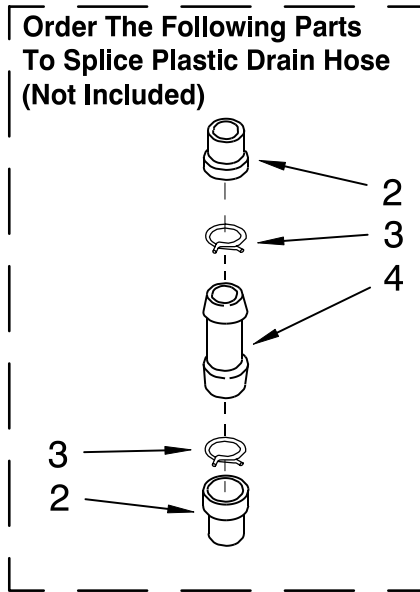

FOR ORDERING INFORMATION REFER TO PARTS PRICE LIST

TRANSMISSION, MOTOR AND PUMP PARTS

For Model: LCR7244HQ1

(White)

Illus. No.	Part No.	DESCRIPTION
1	3428430	Screw
2	3934662	Hex Nut (2)
3	3967287	Shield, Motor Splash
4	3428323	Brake Band
5	3428342	Spring, Brake
6	3429750	Washer
7	3428359	Pulley, Splutch
8	3428378	Cam, Splutch
9	3934678	Snap Ring
10	3934212	Spring, Splutch
11	3428380	Slider, Splutch
12	3428379	Cam Ring, Splutch
13	3966774	Solenoid
14	3934735	Hub, Drive
15	3430205	Plate, Bottom
16	3428429	Saddle Block
17	3428179	Gasket, Hub
18	3934700	Drive Belt
19	3934714	Screw
20	3934201	Motor, Main Drive (Includes Item 6)
21	3935999	Shield, Pulley
22	3967956	Pump (Complete)
23	3428286	Seal
25	3967955	Screw
26	3934663	Bolt, Motor Mounting (2)
27	3934183	Pin, Brake Band
31	3429705	Protector, Edge
34	3967288	Shield, Solenoid
35	3429563	Tie, Wire
37	3429416	Lock, Solenoid
38	3430197	Shield, Motor Connector
39	3967815	Shield, Pump
40	3966743	Transmission Kit

FOR ORDERING INFORMATION REFER TO PARTS PRICE LIST

SUSPENSION PARTS

For Model: LCR7244HQ1

(White)

Illus. No.	Part No.	DESCRIPTION
1	3935137	Suspension Rod, Front (2)
2	3935136	Suspension Rod, Rear (2)
3	3967051	Strap, Snubber(4)
4	3968380	Ball, Upper Suspension (4)
5	3429938	Capacitor
6	3428343	Bracket, Capacitor
7	3934040	Screw, Bracket
10	3428033	Screw (4)

FOR ORDERING INFORMATION REFER TO PARTS PRICE LIST

WIRING HARNESS PARTS

For Model: LCR7244HQ1

(White)

Illus. No.	Part No.	DESCRIPTION
1	3968671	Harns/Power Cord (Includes Clip)
2	3966718	Kit,(Power Cord Only)
3	3429563	Tie, Wire

FOR ORDERING INFORMATION REFER TO PARTS PRICE LIST

WATER SYSTEM PARTS

For Model: LCR7244HQ1

(White)

WS400

Illus. No.	Part No.	DESCRIPTION
1	285442	Connector Kit, Plastic Drain Hose
2	285321	Sleeve Kit, (Contains 2 Sleeves)
3	370447	Clamp, Hose
4	16272	Connector, Straight
5	285320	Siphon Break Kit (Not Included)
6	65349	Clamp, Hose
7	367031	Drain Protector (Not Included)